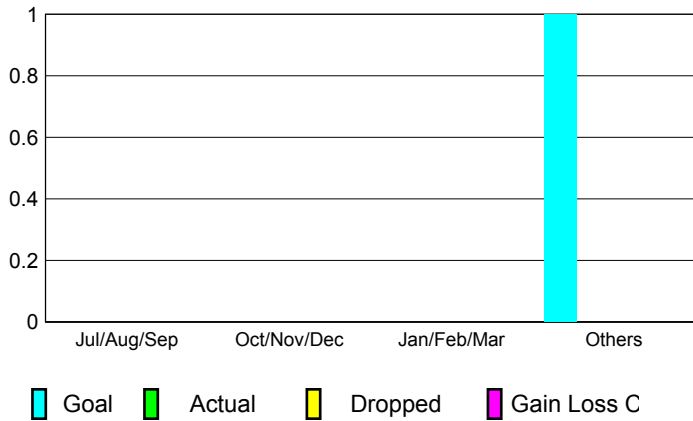

GMT: **HOWARD LEE**

Location: **ENGLAND**

GMT CA: **4**

CLUBS

Month	New Club Goal	Actual New Clubs	Actual Dropped Clubs	Gain/Loss of Clubs
2012-2013				
Jul/Aug/Sep	0	0	0	0
Oct/Nov/Dec	0	0	0	0
Jan/Feb/Mar	0	0	0	0
Apr/May/June	1	0	0	0
Totals	1	0	0	0

Club Results 2012-2013

Goal, New, Dropped, Gain/Loss

YTD Status Quo Clubs 2012-2013

Status Quo Clubs Compared to Status Quo Members

Club Gain/Loss 2012-2013

MEMBERSHIP

Month	Net Memb Goal	Actual New Memb	Actual Dropped Memb	Gain/Loss of Memb
2012-2013				
Jul/Aug/Sep	10	35	35	0
Oct/Nov/Dec	-5	17	35	-18
Jan/Feb/Mar	15	24	39	-15
Apr/May/June	0	34	57	-23
Totals	20	110	166	-56