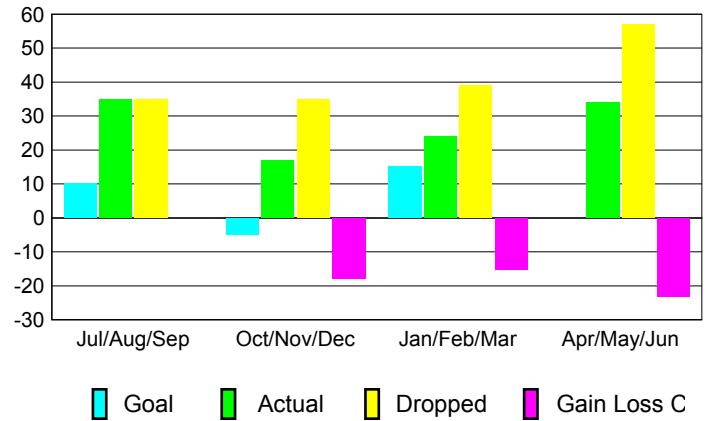

GMT: **HOWARD LEE**

Location: **ENGLAND**

GMT CA: **4**

CLUBS

Month	New Club Goal	Actual New Clubs	Actual Dropped Clubs	Gain/Loss of Clubs
2012-2013				
Jul/Aug/Sep	0	0	0	0
Oct/Nov/Dec	0	0	0	0
Jan/Feb/Mar	0	0	0	0
Apr/May/June	1	0	0	0
Totals	1	0	0	0

Club Results 2012-2013

Goal, New, Dropped, Gain/Loss

YTD Status Quo Clubs 2012-2013

Status Quo Clubs Compared to Status Quo Members

Club Gain/Loss 2012-2013

MEMBERSHIP

Month	Net Memb Goal	Actual New Memb	Actual Dropped Memb	Gain/Loss of Memb
2012-2013				
Jul/Aug/Sep	10	35	35	0
Oct/Nov/Dec	-5	17	35	-18
Jan/Feb/Mar	15	24	39	-15
Apr/May/June	0	34	57	-23
Totals	20	110	166	-56

Membership Results 2012-2013

Goal, New, Dropped, Gain/Loss

Gender Comparison 2012-2013

Membership Gain/Loss 2012-2013