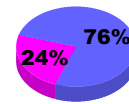

Club Results 2012-2013

Goal, New, Dropped, Gain/Loss

YTD Status Quo Clubs 2012-2013

Status Quo Clubs Compared to Status Quo Members

Club Gain/Loss 2012-2013

MEMBERSHIP

Month	Net Memb Goal	Actual New Memb	Actual Dropped Memb	Gain/Loss of Memb
2012-2013				
Jul/Aug/Sep	10	35	35	0
Oct/Nov/Dec	-5	17	35	-18
Jan/Feb/Mar	15	24	39	-15
Apr/May/June	0	34	57	-23
Totals	20	110	166	-56

Membership Results 2012-2013

Goal, New, Dropped, Gain/Loss

Gender Comparison 2012-2013

Membership Gain/Loss 2012-2013